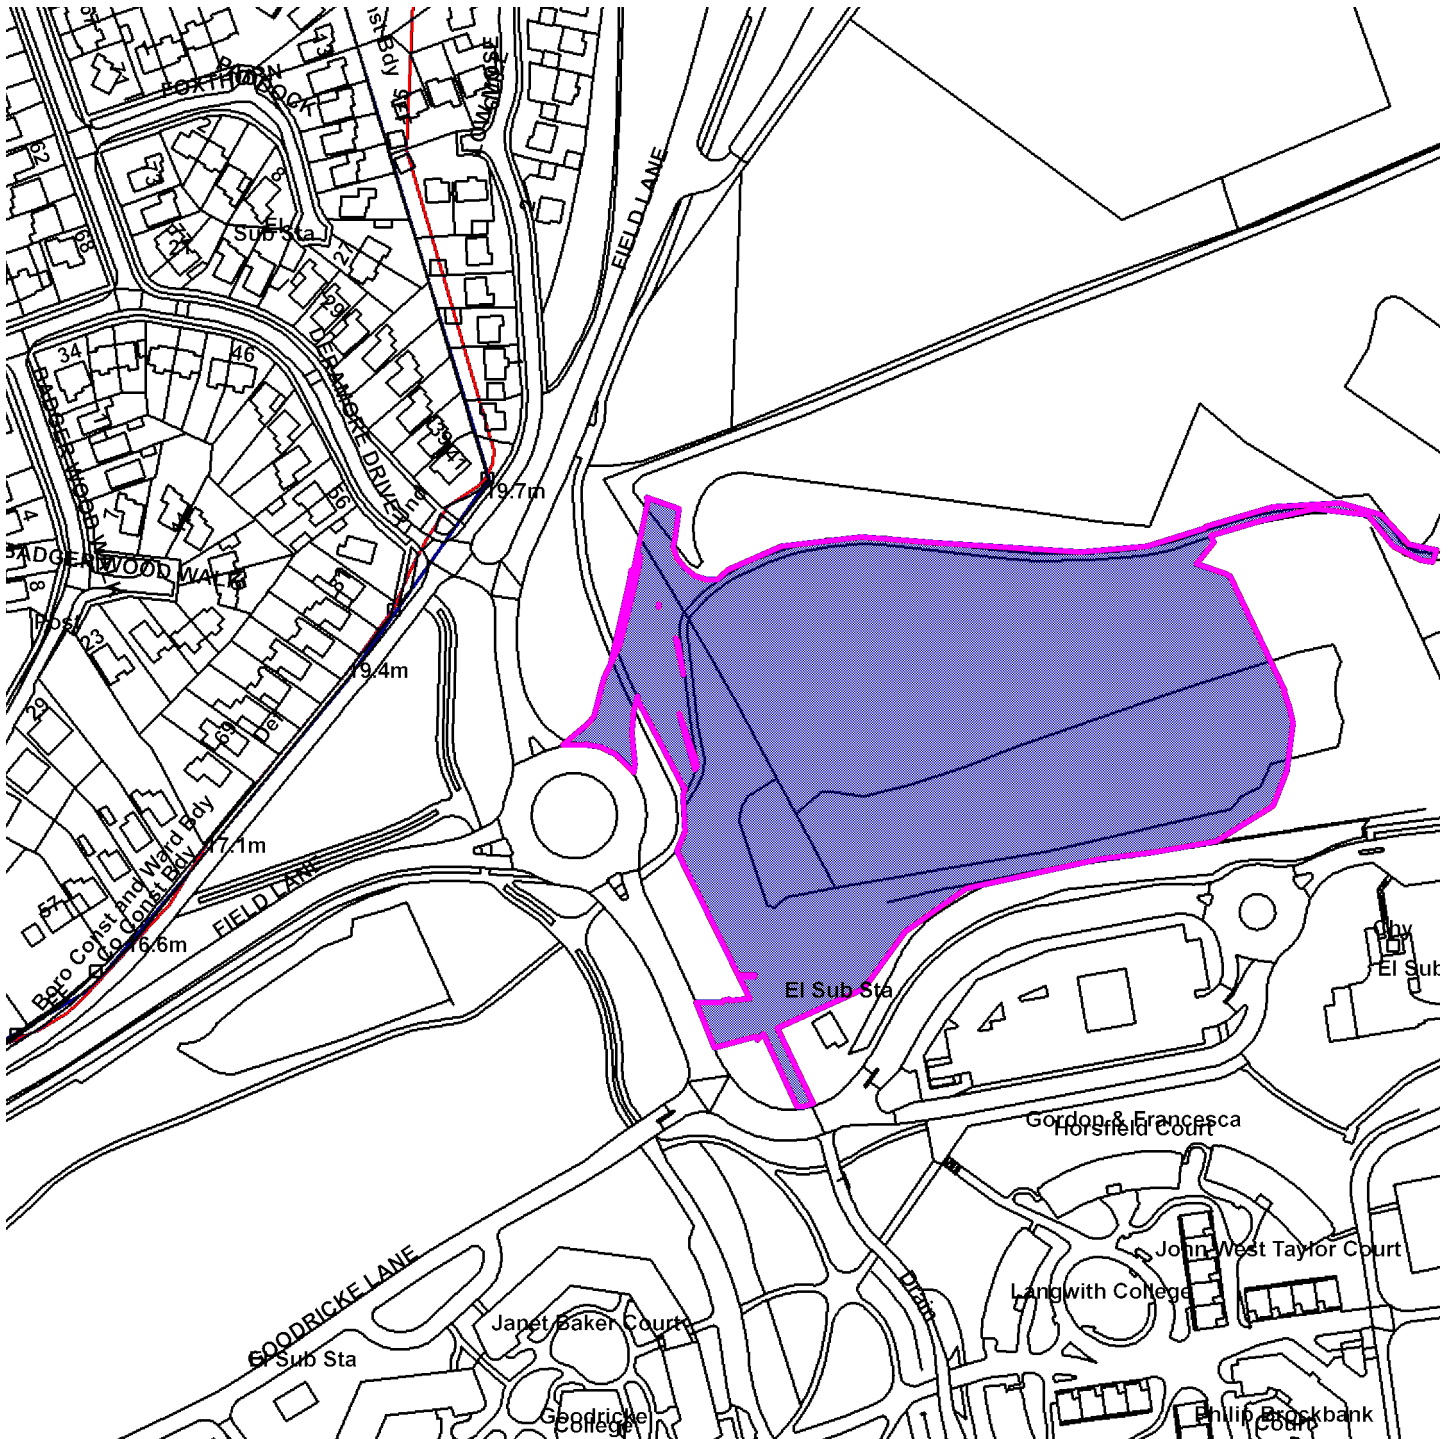

15/00049/FULM

Heslington Campus E of Field Lane Rndbt & Kimberlow Lane

Scale : 1:2545

Reproduced from the Ordnance Survey map with the permission of the Controller of Her Majesty's Stationery Office © Crown Copyright 2000.

Unauthorised reproduction infringes Crown Copyright and may lead to prosecution or civil proceedings.

Organisation	Not Set
Department	Not Set
Comments	Site Plan
Date	26 May 2015
SLA Number	Not Set